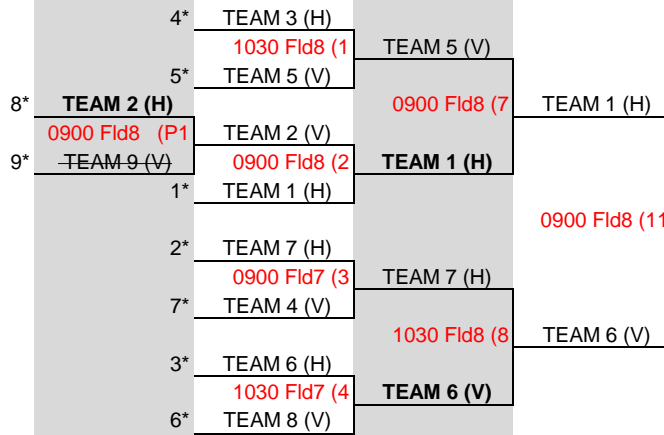

# MSSL 2022 FALL TOURNAMENT

ROUND	Play-in	1	2	3	4	5	6	7 (if needed)
DATE	12/1	12/6	12/8	12/15	12/20		12/22	

## Winner's Bracket

**NOTES**

- Starting rank (#\*) is from end-of-season standings.
- Lowest two teams play-in to tournament.
- Higher seed is home team throughout.

Rank	TEAM	NAME	MANAGER
1	1	Kraemer's Kruds	Matthew Kraemer
2	7	God's Warriors	John Sennett
3	6	Smokin' Aces	Al Rico
4	3	Randy's Renegades	Randy Schaaf
5	5	Baker's Dozen	Tom Baker
6	8	No Big Deal	Jeff Bockness
7	4	Sun City Barbarians	Peter Cortez
8	2	Magnificent Eleven	Pete Brust
9	9	Good Times	Gene Dick

## Loser's Bracket